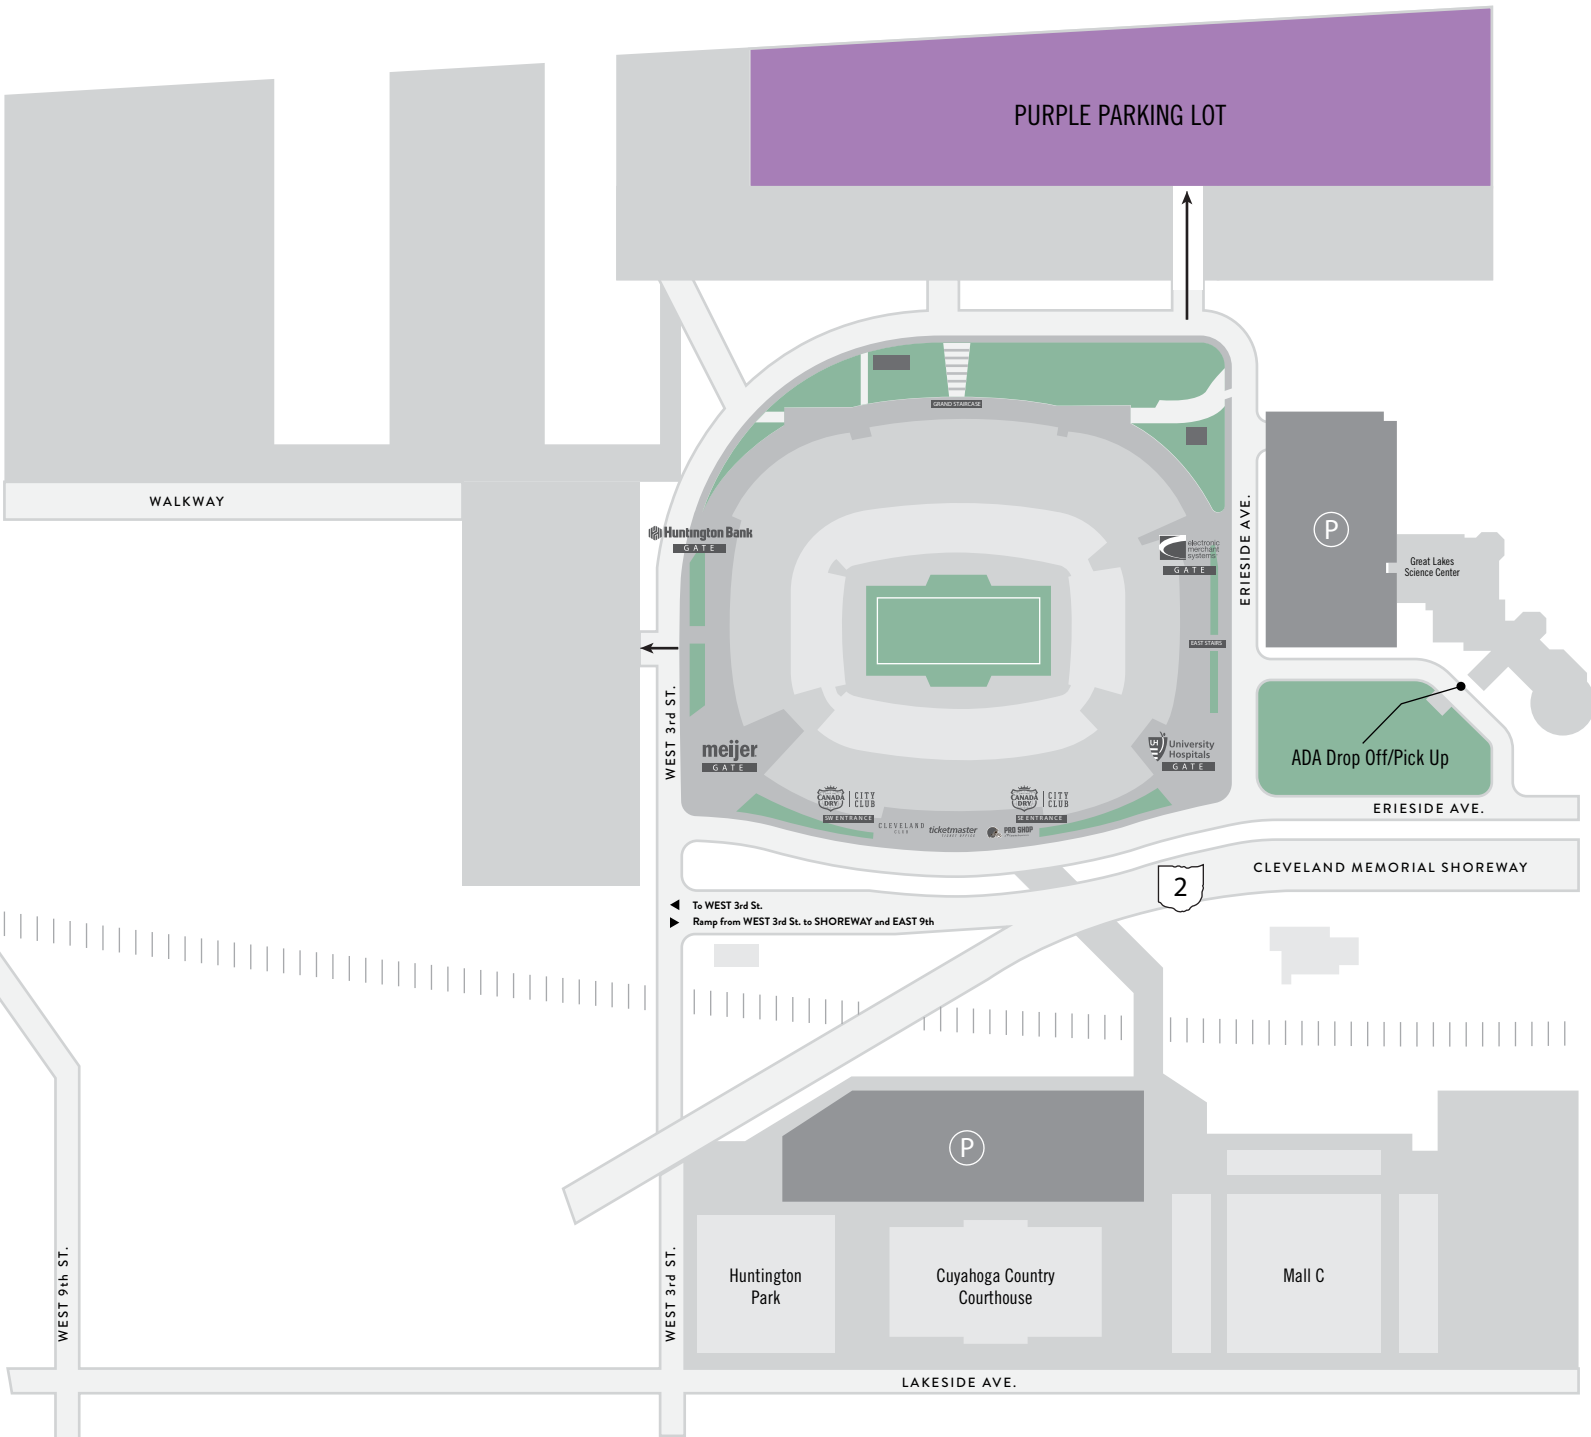

PASSHOLDER PARKING MAP

 AVAILABLE ADA PARKING FOR \$20 CASH

NORTH COAST HARBOR PURPLE PARKING LOT

▲ To WEST 3rd St.
▲ Ramp from WEST 3rd St. to SHOREWAY and EAST 9th